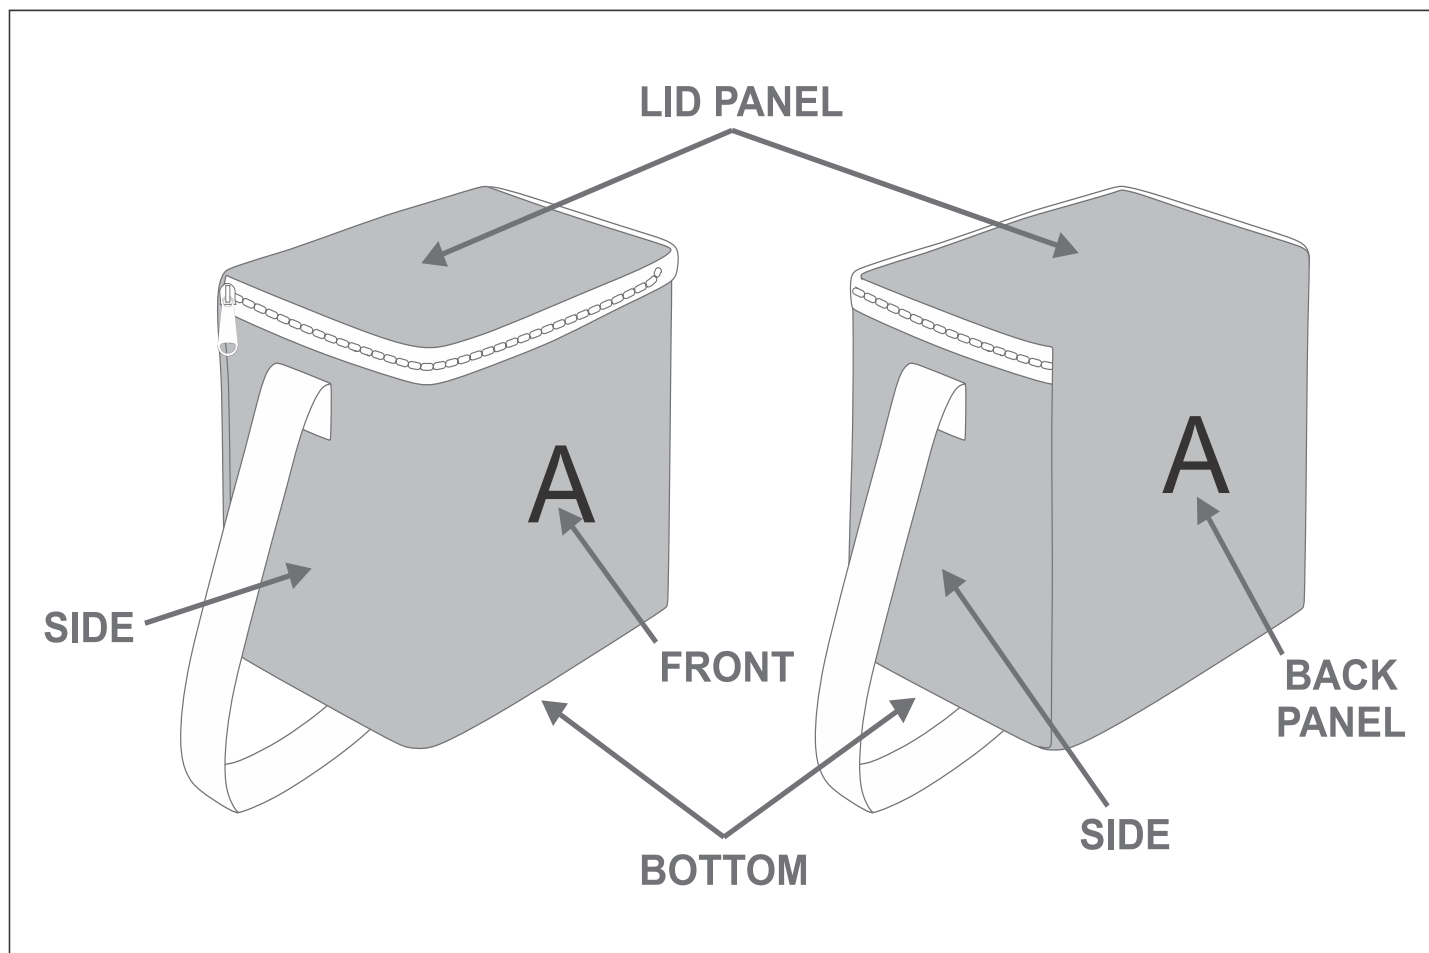

# CC-HP-13-G

Hoppla Quebec RPET Stitch-Bond 12 Can Cooler

## Need to know:

Includes 1-Position Sublimation (setup fees apply)

- Please Note: We cannot guarantee 100% logo Alignment on all Brandable Panels

## Branding Options:

| Position | Branding Method (Branding Code) | No. of Colours | Dimension               |
|----------|---------------------------------|----------------|-------------------------|
| A        | Custom Sublimation A (CPSUB-A)  | Full Colour    | 600mm wide x 851mm high |